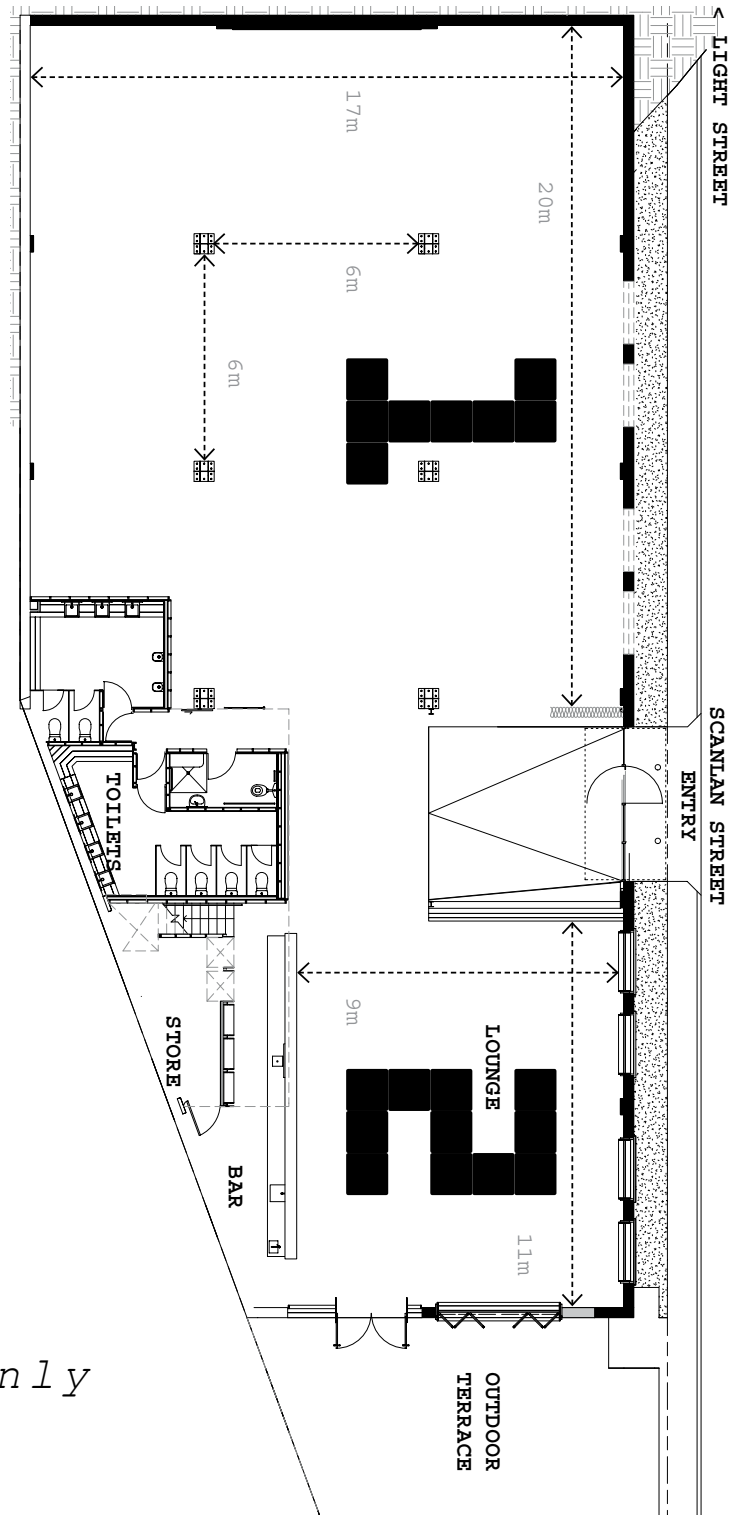

WEDDINGS IN THE WAREHOUSE

Lightspace can be configured in many different ways, from a smaller cocktail reception to a full sit-down dinner service utilising the whole venue.

We can also accommodate the ceremony beforehand ... it's the perfect blank canvas to create your dream wedding!

Lightspace offers:

- warehouse features
- incredible ambiance
- total flexibility
- outdoor garden terrace
- four meter timber ceilings
- polished concrete floor
- gorgeous on-site vintage furniture

A wedding at Lightspace is only limited by your imagination.