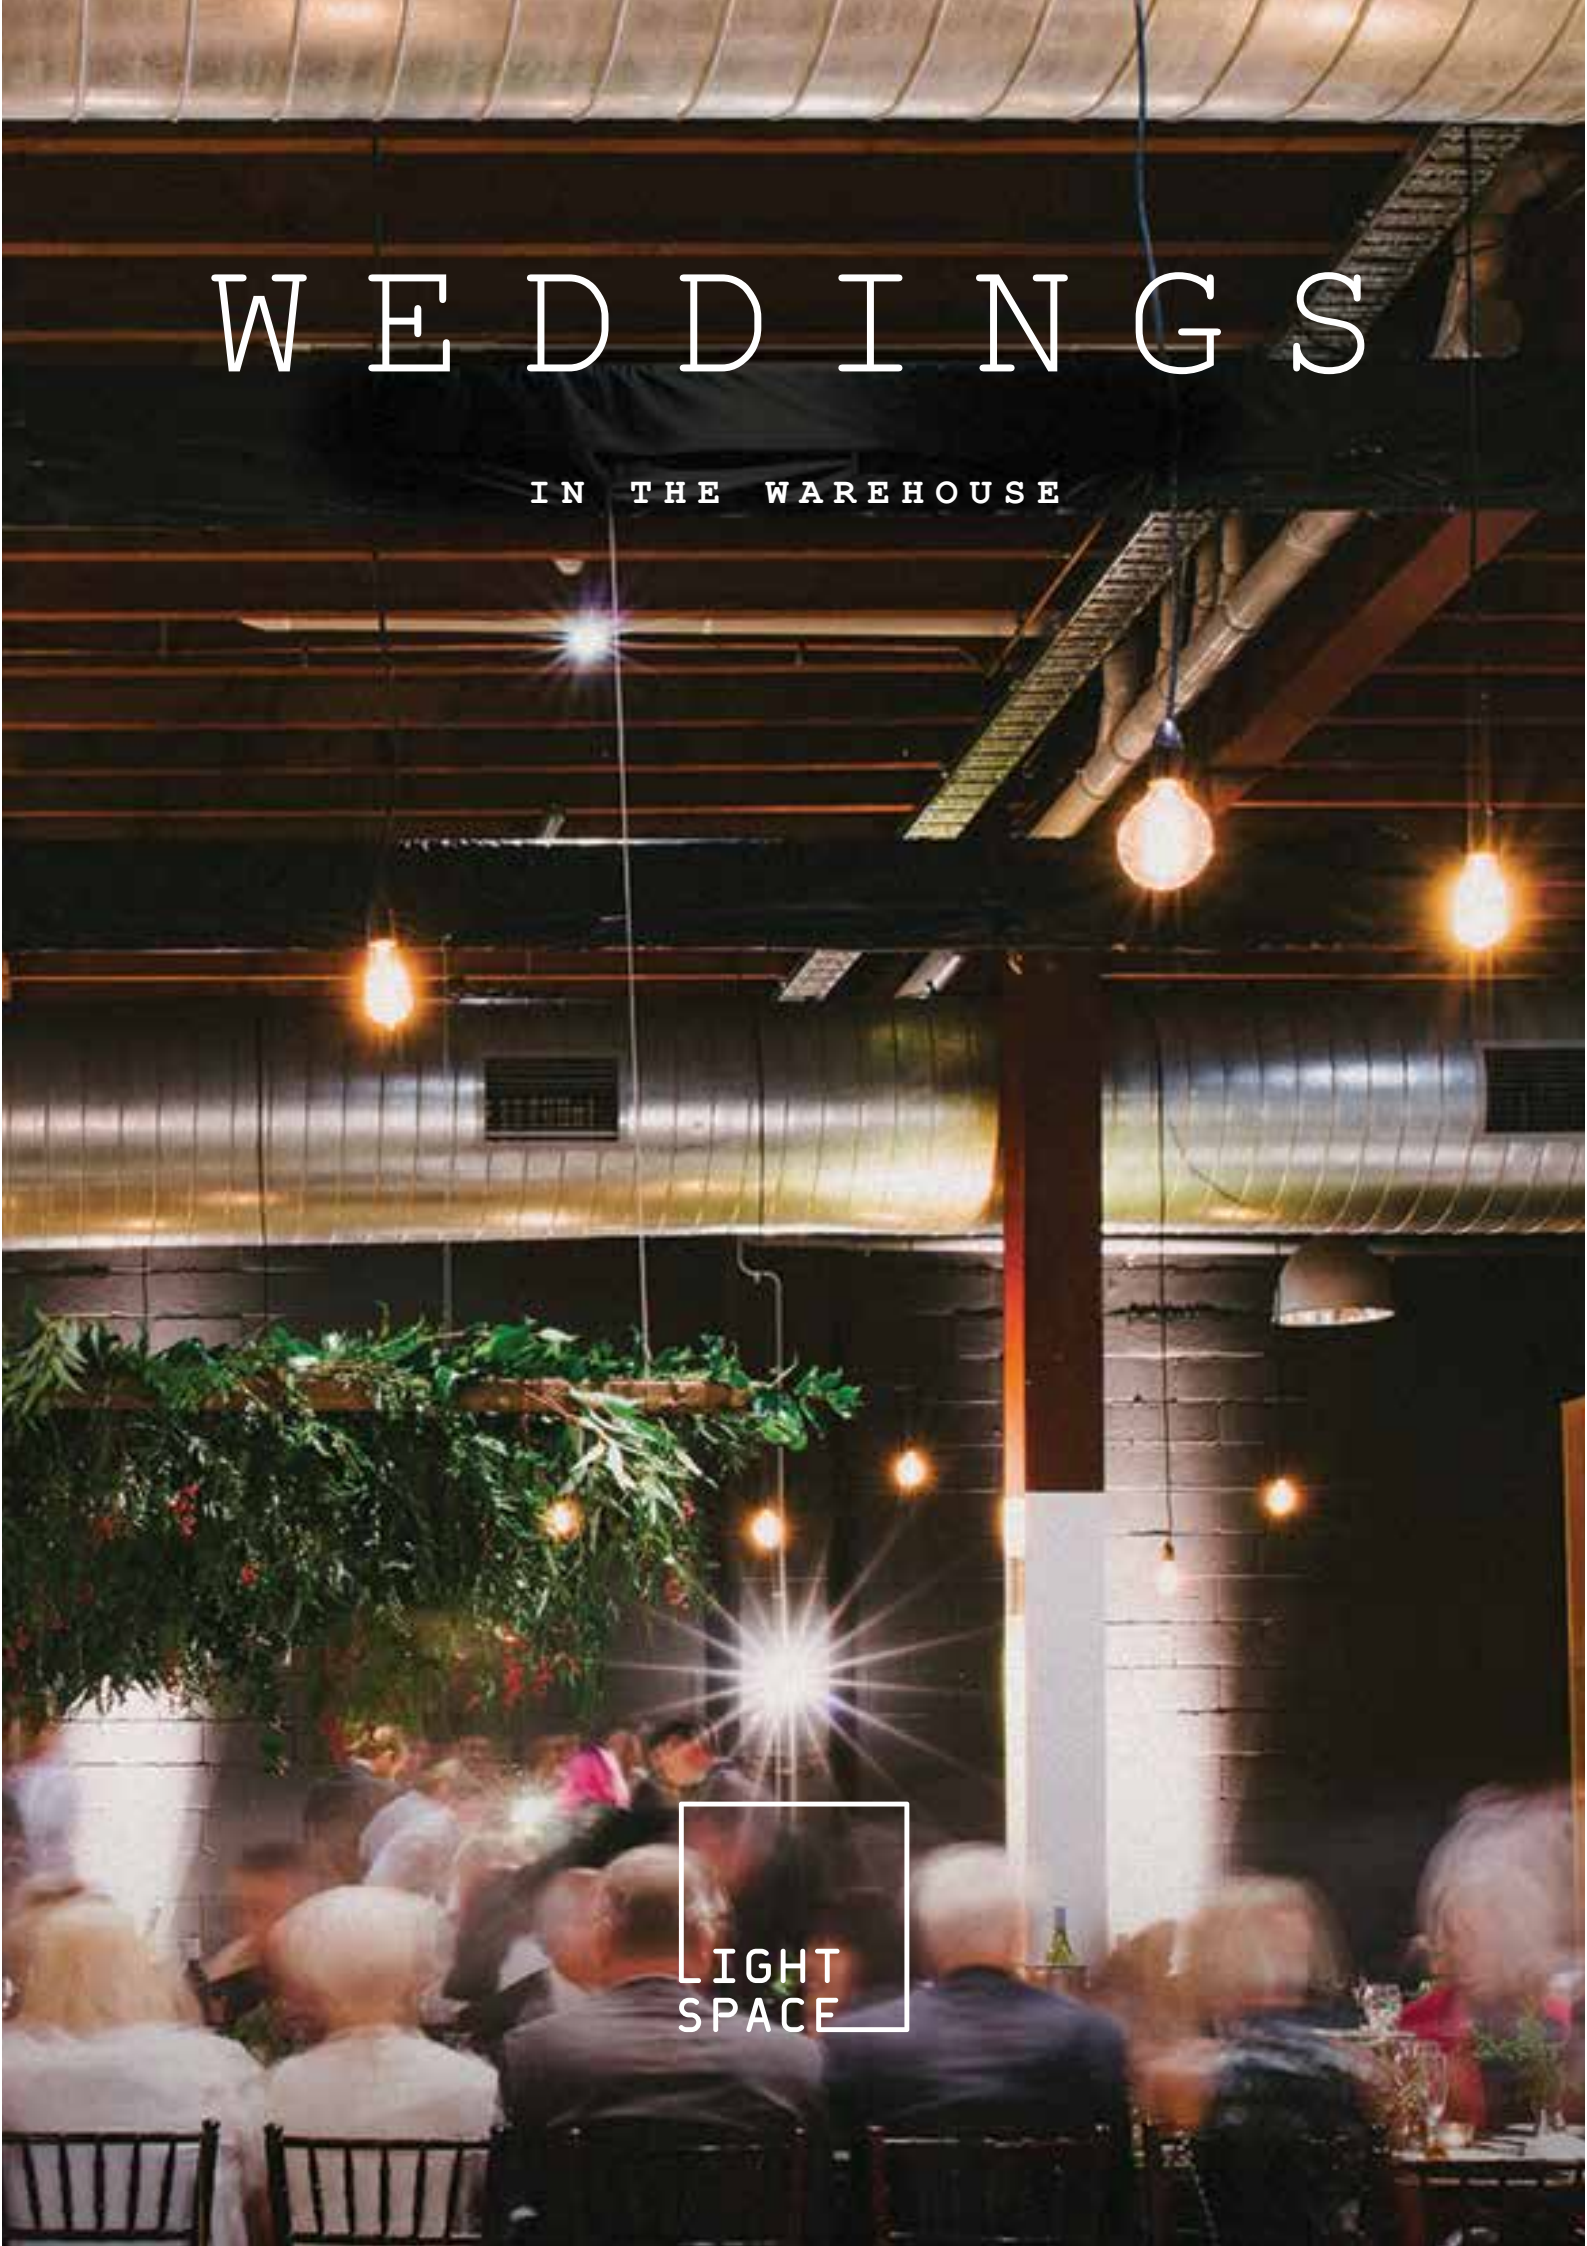

WEDDINGS

IN THE WAREHOUSE

LIGHT
SPACE

LIGHTSPACE IS THE PERFECT WEDDING
VENUE IN BRISBANE FOR THOSE
SEARCHING FOR SOMETHING DIFFERENT.

Our unique combination of raw and
designed elements has created a
beautiful room with an incredible
ambience like no other.